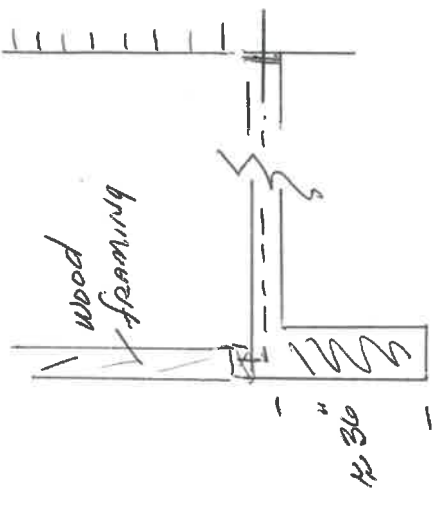

Gynn Kausch

Storage Shed

1320 W. Roseview
Mason, Ohio

Property
Line
± 57'

Roof Plan

SCANNED
1-9-12